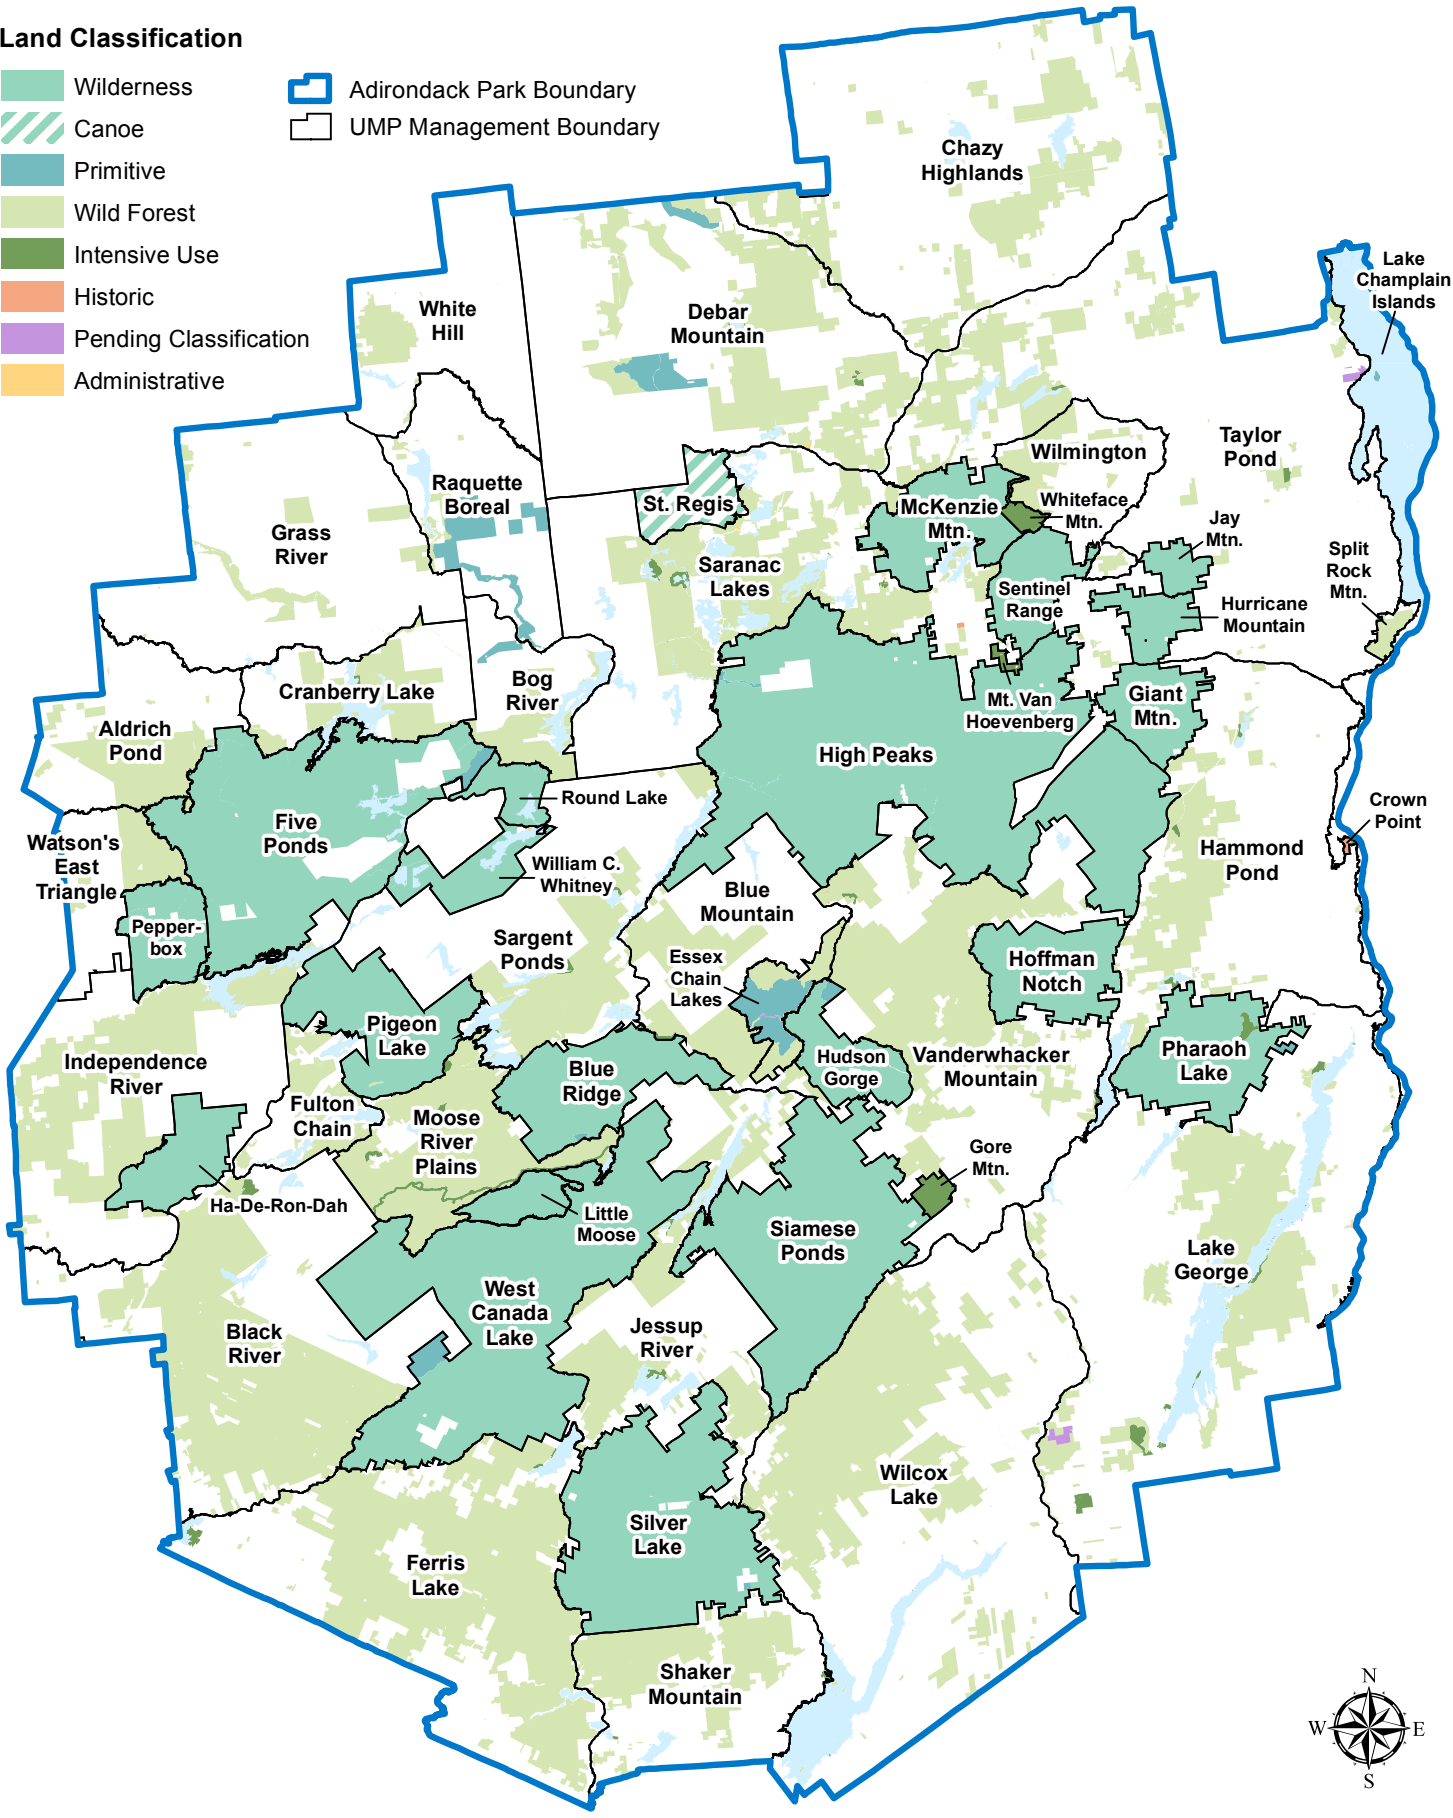

Adirondack Park

Unit Management Boundaries

Land Classification

- Wilderness
 - Canoe
 - Primitive
 - Wild Forest
 - Intensive Use
 - Historic
 - Pending Classification
 - Administrative
- Adirondack Park Boundary
 - UMP Management Boundary

Department of Environmental Conservation

Updated 4-2019